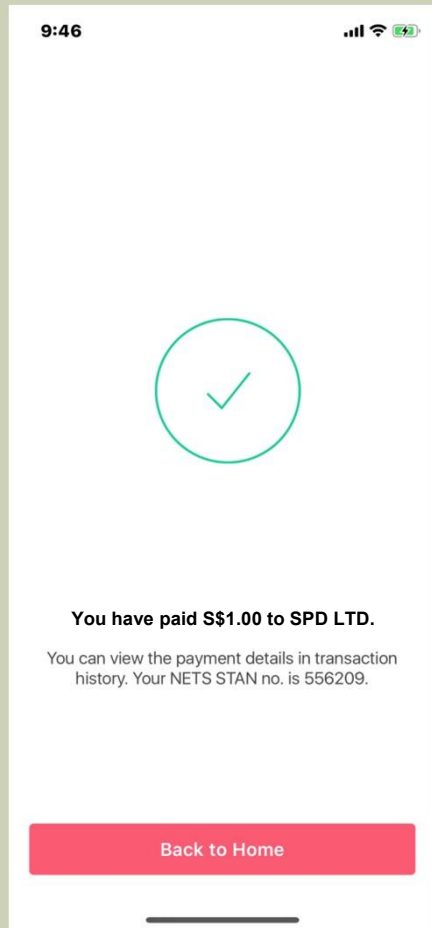

STEP BY STEP PROCESS

Donation successfully completed