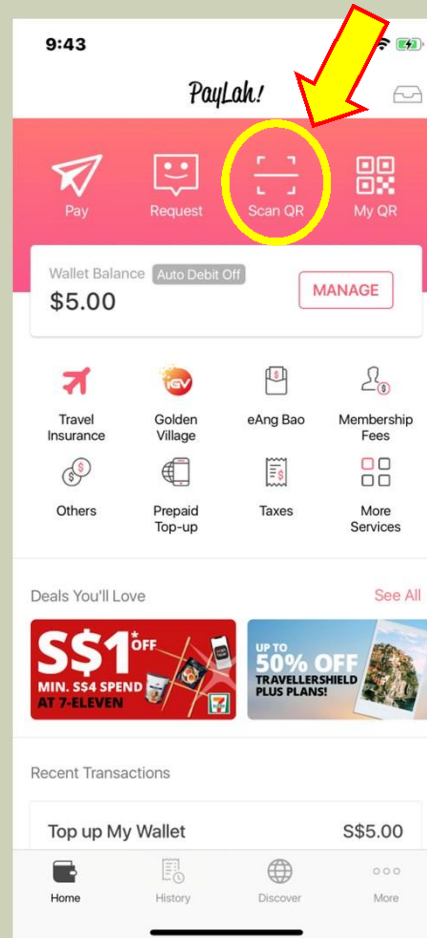

# SG QR CODE & ASSOCIATED APPS

SPD LTD.

SCAN TO PAY

SG QR code to be scanned using the following mobile applications via smartphone or tablet

Donor must have internet banking facility in order to effect donation via SPD SG QR code.

# STEP BY STEP PROCESS

Launch DBS PayLah App

Click on the "Scan QR" icon

Scan the SPD SG QR code