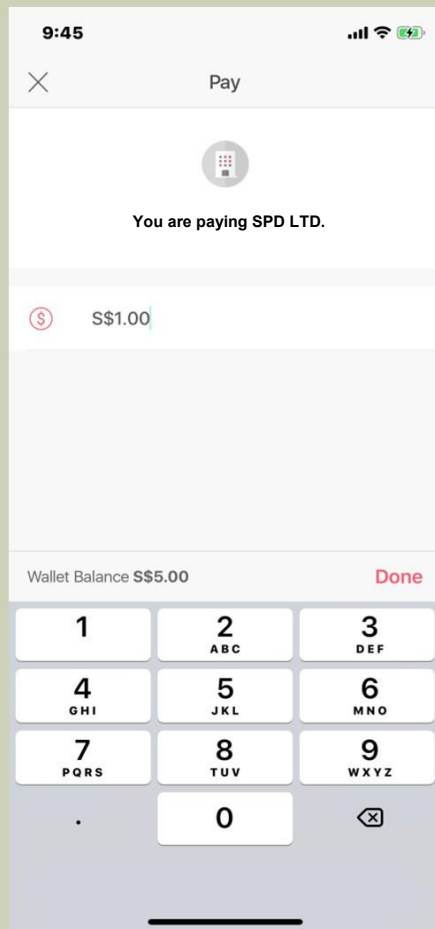

# SG QR CODE & ASSOCIATED APPS

SPD LTD.

SCAN TO PAY

SG QR code to be scanned using the following mobile applications via smartphone or tablet

Donor must have internet banking facility in order to effect donation via SPD SG QR code.

# STEP BY STEP PROCESS

Launch DBS PayLah App

Click on the "Scan QR" icon

Scan the SPD SG QR code

# STEP BY STEP PROCESS

Input the donation amount

Click next to proceed

Donation will be sent for processing