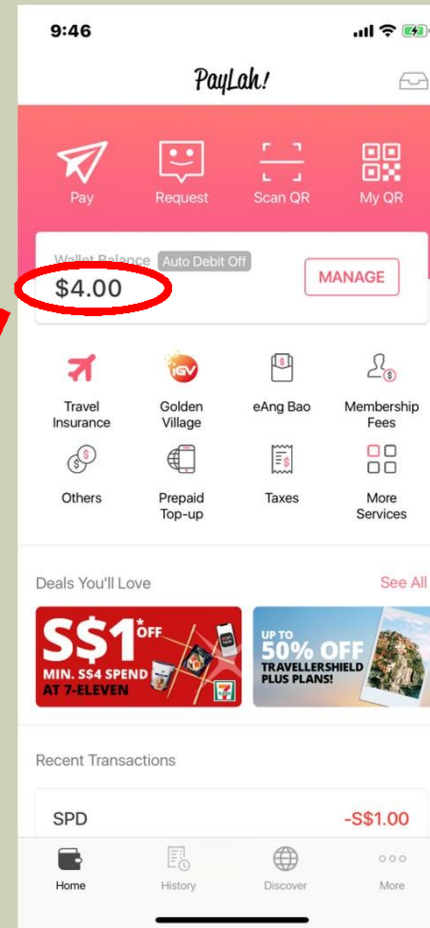

Amount deducted from e-wallet