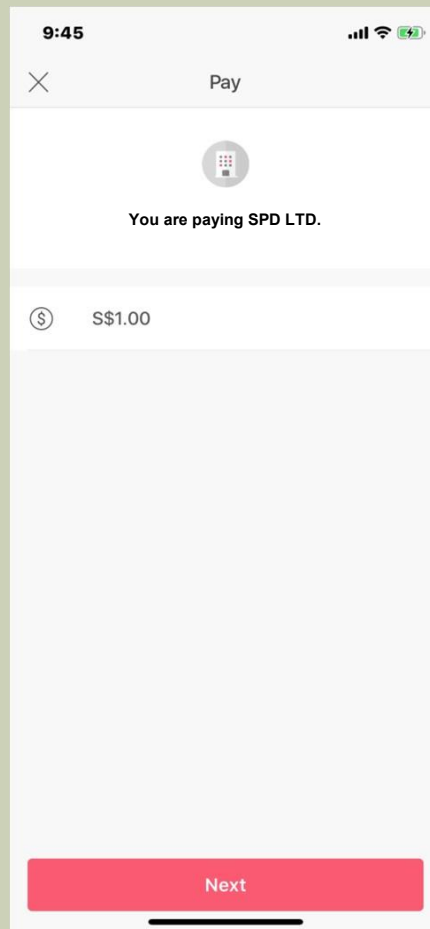

# SG QR CODE & ASSOCIATED APPS

SPD LTD.

SCAN TO PAY

SG QR code to be scanned using the following mobile applications via smartphone or tablet

Donor must have internet banking facility in order to effect donation via SPD SG QR code.

# STEP BY STEP PROCESS

Launch DBS PayLah App

Click on the "Scan QR" icon

Scan the SPD SG QR code

# STEP BY STEP PROCESS

Input the donation amount

Click next to proceed

Donation will be sent for processing